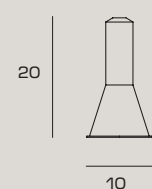

CODICE | CODE | CODE	1744.V.130.INT.SAT
VETRI | GLASS | GLAS	☐ FROSTED

PRICE € INCL VAT (22%)	17,00
PRICE € EXCL VAT	13,93