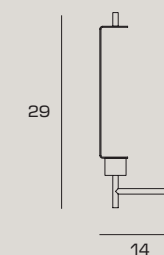

CODICE | CODE | CODE	1744.M.128

PRICE € INCL VAT (22%)	82,00
PRICE € EXCL VAT	67,21