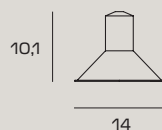

CODICE | CODE | CODE	1744.V.129.INT.SAT
VETRI | GLASS | GLAS	☐ FROSTED

PRICE € INCL VAT (22%)	17,00
PRICE € EXCL VAT	13,93