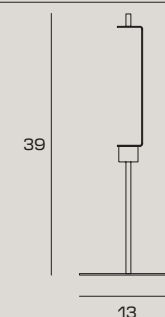

CODICE | CODE | CODE	1744.M.134

PRICE € INCL VAT (22%)	149,00
PRICE € EXCL VAT	122,13