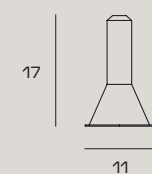

CODICE | CODE | CODE	1744.V.128.INT.SAT
VETRI | GLASS | GLAS	☐ FROSTED

PRICE € INCL VAT (22%)	17,00
PRICE € EXCL VAT	13,93

MONTATURA PER LAMPADE DA TAVOLO
MONTATURA PER LAMPADE DA TAVOLO
HALTERUNG FÜR TISCHLAMPEN

Base in oro spazzolato
Base in brushed gold
Basis aus gebürstetem Gold