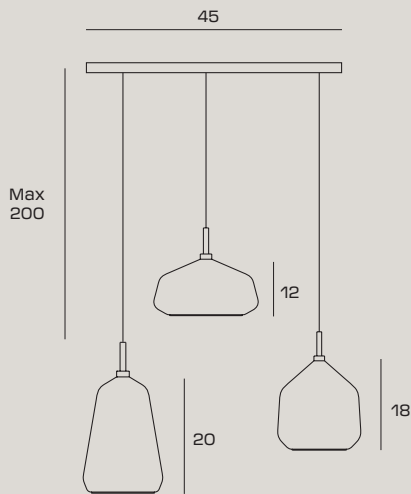

X-RAY

SUSPENSION