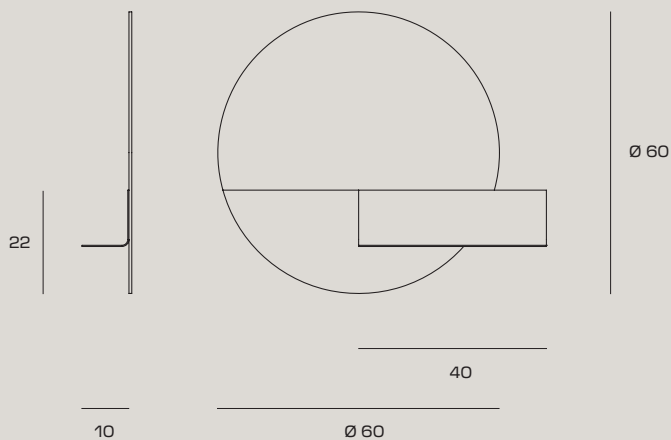

BAND

MIRRORS

Specchio con mensola verniciata in metallo curvato
Staffe di fissaggio a muro incluse nella confezione.

Mirror with painted curved metal shelf
Wall mounting brackets included in the package.

Spiegel mit lackierter Ablage aus gebogenem Metall
Wandbefestigungsbügel in der Verpackung enthalten.

CODICE | CODE | CODE **F:1744.1**

COLORE | COLOR | FARBE ● Grey

PRICE € INCL VAT (22%) 150,00

PRICE € EXCL VAT 122,95

DIMENSIONS: Ø35cm