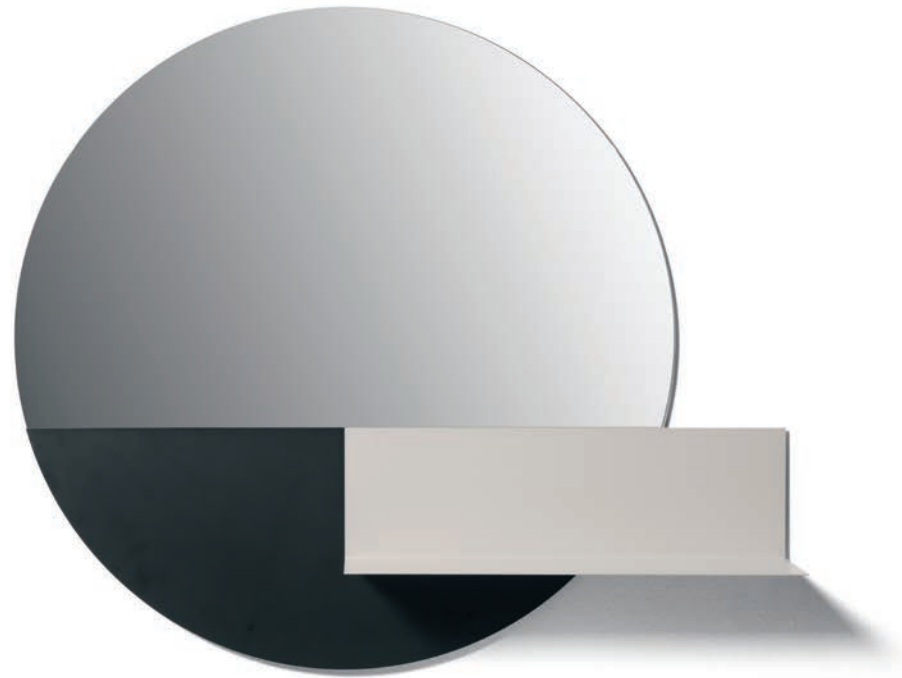

# BAND

MIRRORS

## MIRRORS

Specchio con mensola verniciata in metallo curvato  
Staffe di fissaggio a muro incluse nella confezione.

Mirror with painted curved metal shelf  
Wall mounting brackets included in the package.

Spiegel mit lackierter Ablage aus gebogenem Metall  
Wandbefestigungsbügel in der Verpackung enthalten.

CODICE | CODE | CODE **F:1744.1**

COLORE | COLOR | FARBE ● Grey

**PRICE € INCL VAT (22%) 150,00**

PRICE € EXCL VAT 122,95

**DIMENSIONS:** Ø35cm