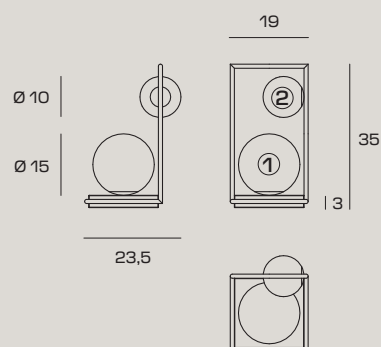

CODE	1744.339	1744.367
COLOR	 Brushed Gold	 Brushed Steel

€ INCL VAT (22%)	228,00	262,00
€ EXCL VAT	186,89	214,75

LIGHT SOURCE

Source G9 LED DIMMABLE | Power 2 x max 10w

Max bulb size: ①: Ø50xH90mm

②: Ø20xH60mm