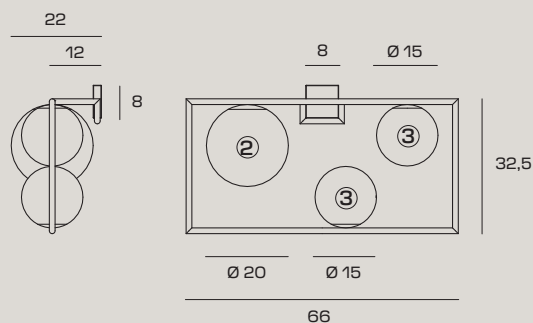

BUBBLE

WALL LAMP

Lampada da parete 3 luci
in oro spazzolato o acciaio spazzolato
e particolare in bronzo.
Vetri sfera soffiati colore opalino.

3-light wall lamp,
in brushed gold or brushed steel
and bronze detail.
Opaline blown sphere glass.

Wandleuchte 3 Lichter
aus gebürstetem Gold oder
gebürstetem Stahl mit Bronzedetails.
Opalfarbenes geblasenes Kugelglas.

Applique 3 points lumineux
or brossé ou acier brossé
et détails en bronze.
Sphère en verre soufflé
couleur opaline.

CODE	1744.337	1744.365
COLOR	Brushed Gold	Brushed Steel

€ INCL VAT (22%)	288,00	288,00
€ EXCL VAT	236,07	236,07

LIGHT SOURCE

Source E27 LED | Power 3 x max 20w
Max bulb size: ② : Ø50xH140mm
③ : Ø50xH90mm