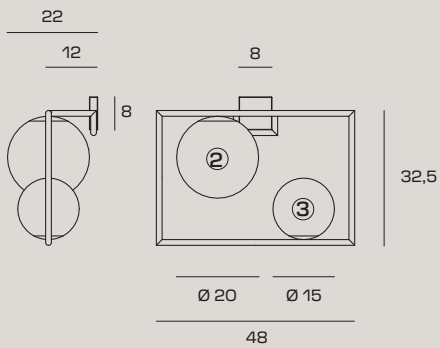

BUBBLE

WALL LAMP

Lampada da parete 2 luci
in oro spazzolato o acciaio spazzolato
e particolare in bronzo.
Vetri sfera soffiati colore opalino.

2-light wall lamp,
in brushed gold or brushed steel
and bronze detail.
Opaline blown sphere glass.

Wandleuchte 2 Lichter
aus gebürstetem Gold oder
gebürstetem Stahl mit Bronzedetails.
Opalfarbenes geblasenes Kugelglas.

Applique 2 points lumineux
or brossé ou acier brossé
et détails en bronze.
Sphère en verre soufflé
couleur opaline.

CODE	1744.336	1744.364
COLOR	Brushed Gold	Brushed Steel
€ INCL VAT (22%)	228,00	228,00
€ EXCL VAT	186,89	186,89

LIGHT SOURCE

Source E27 LED | Power 2 x max 20w

Max bulb size: ② : Ø50xH140mm

③ : Ø50xH90mm