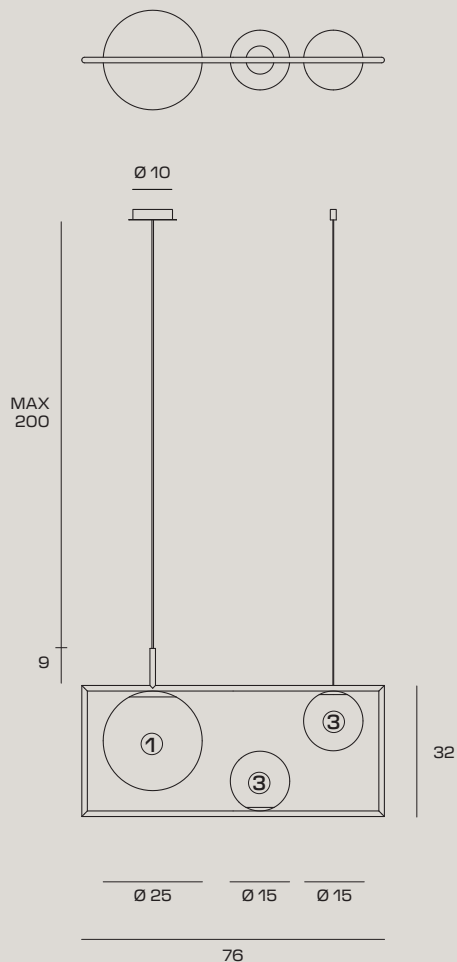

BUBBLE

SUSPENSION

Lampada a sospensione
con 3 luci in oro spazzolato
o acciaio spazzolato.
Vetri sfera soffiati colore opalino.

Pendant lamp with 3 lights
in brushed gold or brushed steel.
Opaline blown sphere glass..

Pendelleuchte 3 Lichter in gebürstetem
Gold oder gebürstetem Stahl.
Geblasenes Kugelglas in Opalfarbe

Suspension à 3 points lumineux,
or brossé ou acier.
Sphère en verre soufflé
couleur opaline

CODE	1744.318	1744.363
COLOR	Brushed Gold	Brushed Steel

€ INCL VAT (22%)	426,00	426,00
€ EXCL VAT	349,18	349,18

LIGHT SOURCE

Source E27 LED | Power 3 x max 20w
Max bulb size: ①: Ø65xH190mm
③: Ø50xH90mm