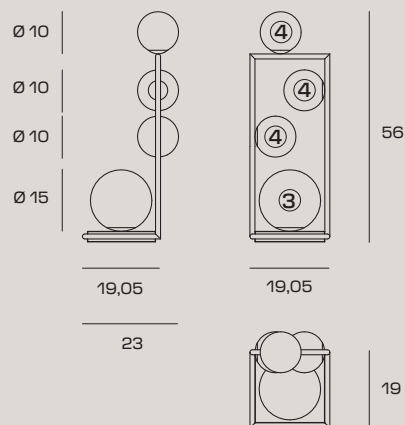

CODE	1744.311	1744.362
COLOR	 Brushed Gold	 Brushed Steel

€ INCL VAT (22%)	276,00	276,00
€ EXCL VAT	226,23	226,23

LIGHT SOURCE

Source Source G9 LED DIMMABLE | Power 4 x max 20w

Max bulb size: ③ : Ø50xH90mm

④ : Ø20xH60mm