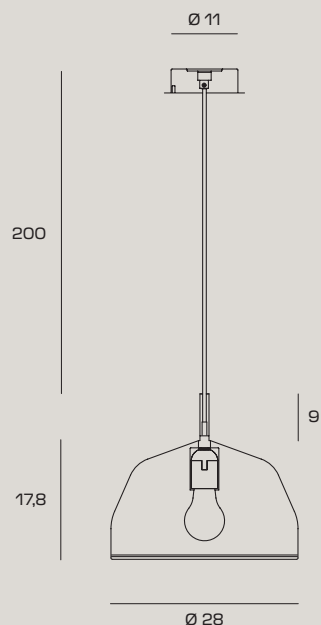

CODICE | CODE | CODE 1744.326

COLORE | COLOR | FARBE ● Cream

PRICE € INCL VAT (22%) 119,00

PRICE € EXCL VAT 97,54

SORGENTE LUMINOSA | LIGHT SOURCE | LICHTQUELLE

Source E27 LED | Power 1 x max 20w

MAX BULB SIZE: $\varnothing 50 \times H 100 \text{ mm}$