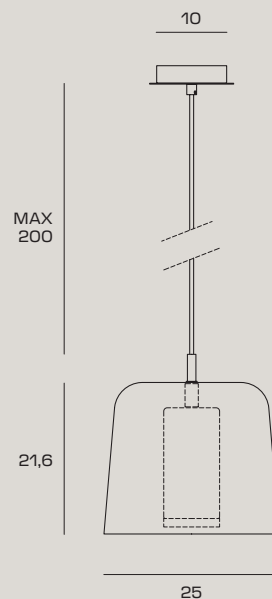

FRIDA

SUSPENSION

Lampada a sospensione in vetro
borosilicato color verde prato,
azzurro cielo o sabbia.
Diffusore interno in vetro
borosilicato sabbiato.
Stelo e rosone in oro spazzolato.
Cavo di alimentazione nero 200 cm.
Lampadina installabile G9 a led.

Borosilicate glass suspension lamp
available in field green, sky blue or sand.
Internal frosted borosilicate glass diffuser.
Brushed gold lamp stem and ceiling cover.
Black 200 cm power supply cord.
Compatible with G9 LED light bulbs.

Pendelleuchte aus Borosilikatglas
in der Farbe Wiesengrün,
Himmelblau oder Sand.
Innerer Diffusor aus
sandgestrahltem Borosilikatglas.
Pendelrohr und Baldachin
goldfarben, gebürstet.
Stromkabel schwarz, 200 cm.
Einbaubares Leuchtmittel G9 mit LED.

CODICE | CODE | CODE	1744.317.Blu sky	1744.317.Light green	1744.317.Sand
COLORE | COLOR | FARBE	Blu Sky	Light green	Sand
PRICE € INCL VAT (22%)	180,00	180,00	180,00
PRICE € EXCL VAT	147,54	147,54	147,54

SORGENTE LUMINOSA | LIGHT SOURCE | LICHTQUELLE

Source G9 LED | Power 1 x max 10w

MAX BULB SIZE: Ø21xH100mm