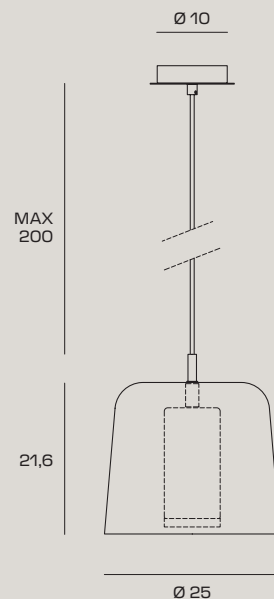

FRIDA

SUSPENSION

Lampada a sospensione in vetro borosilicato color verde prato, azzurro cielo o sabbia.
Diffusore interno in vetro borosilicato sabbiato.
Stelo e rosone in oro spazzolato.
Cavo di alimentazione nero 200 cm.
Lampadina installabile G9 a led.

Borosilicate glass suspension lamp available in field green, sky blue or sand.
Internal frosted borosilicate glass diffuser.
Brushed gold lamp stem and ceiling cover.
Black 200 cm power supply cord.
Compatible with G9 LED light bulbs.

Pendelleuchte aus Borosilikatglas in der Farbe Wiesengrün, Himmelblau oder Sand.
Innerer Diffusor aus sandgestrahltem Borosilikatglas.
Pendelrohr und Baldachin goldfarben, gebürstet.
Stromkabel schwarz, 200 cm.
Einbaubares Leuchtmittel G9 mit LED.

Suspension en verre borosilicate vert gazon, bleu ciel ou sable.
Diffuseur interne en verre borosilicate sablé.
Tige et rosace finition en or brossé.
Câble d'alimentation noir 200 cm.
Possibilité d'installer 1 ampoule LED G9.

CODE	1744.317.Blu sky	1744.317.Light green	1744.317.Sand
COLOR	Blu Sky	Light green	Sand
€ INCL VAT (22%)	180,00	180,00	180,00
€ EXCL VAT	147,54	147,54	147,54

LIGHT SOURCE

Source G9 LED | Power 1 x max 10w
Max bulb size: Ø21xH100mm