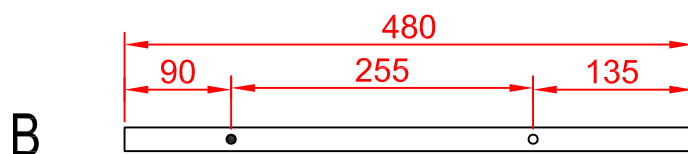

miloox[®]

Model: 1744.218

G9 x 2 x 40W MAX,
220~240V 50/60Hz

max Ø: 20 mm

max height: 70 mm

- Align hole
- Mounting hole