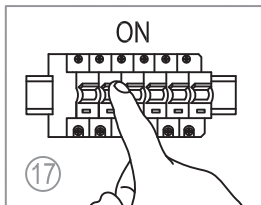

miloox[®]

Model: 1744.218

G9 x 2 x 40W MAX,
220~240V 50/60Hz

max Ø: 20 mm

max height: 70 mm

- Align hole
- Mounting hole