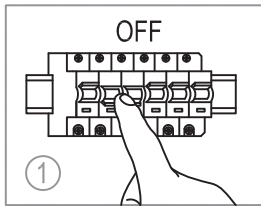

miloox[®]

Model: 1744.218

G9 x 2 x 40W MAX,
220~240V 50/60Hz

max Ø: 20 mm

max height: 70 mm

- Align hole
- Mounting hole