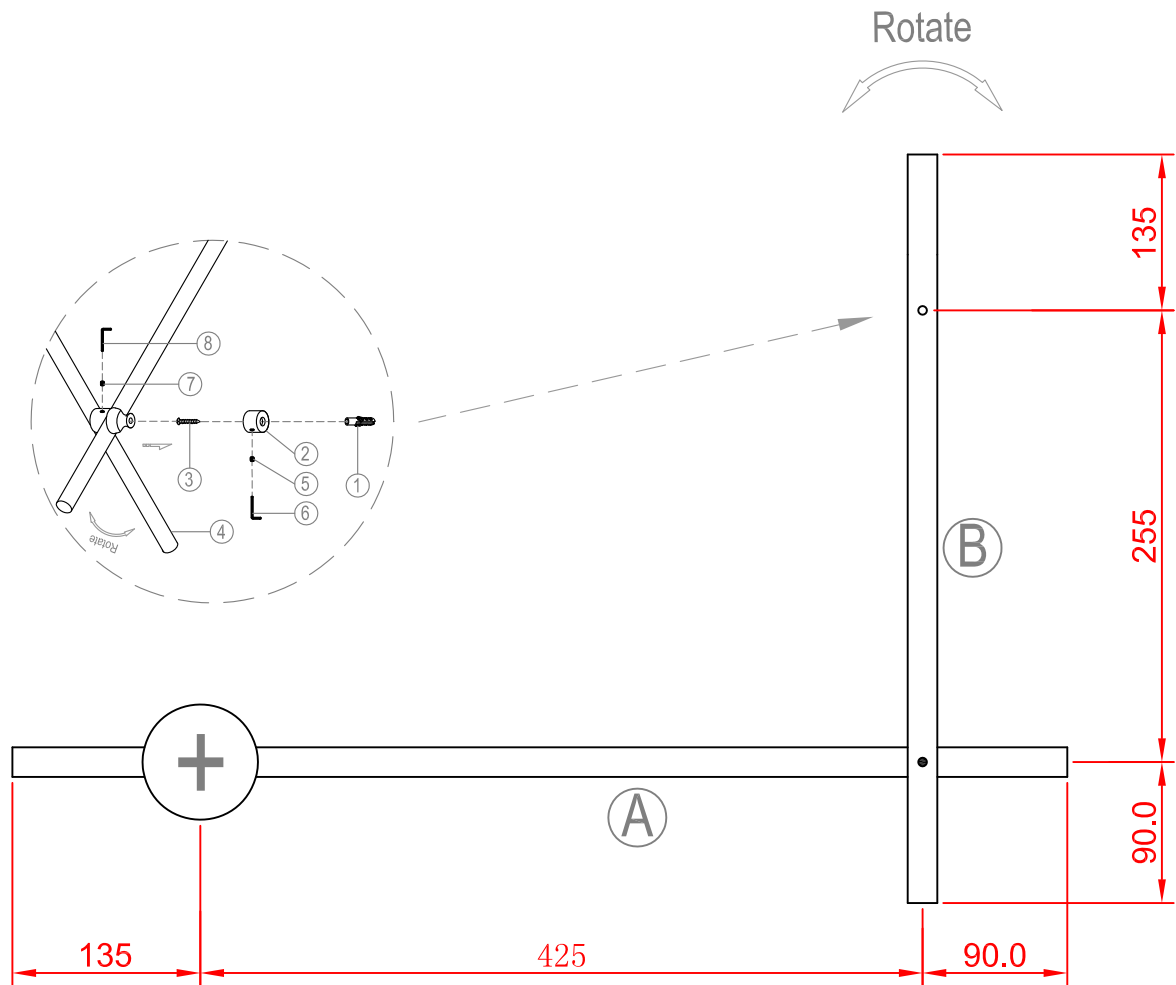

miloox[®]

Model: 1744.218

G9 x 2 x 40W MAX,
220~240V 50/60Hz

max Ø: 20 mm

max height: 70 mm

- Align hole
- Mounting hole