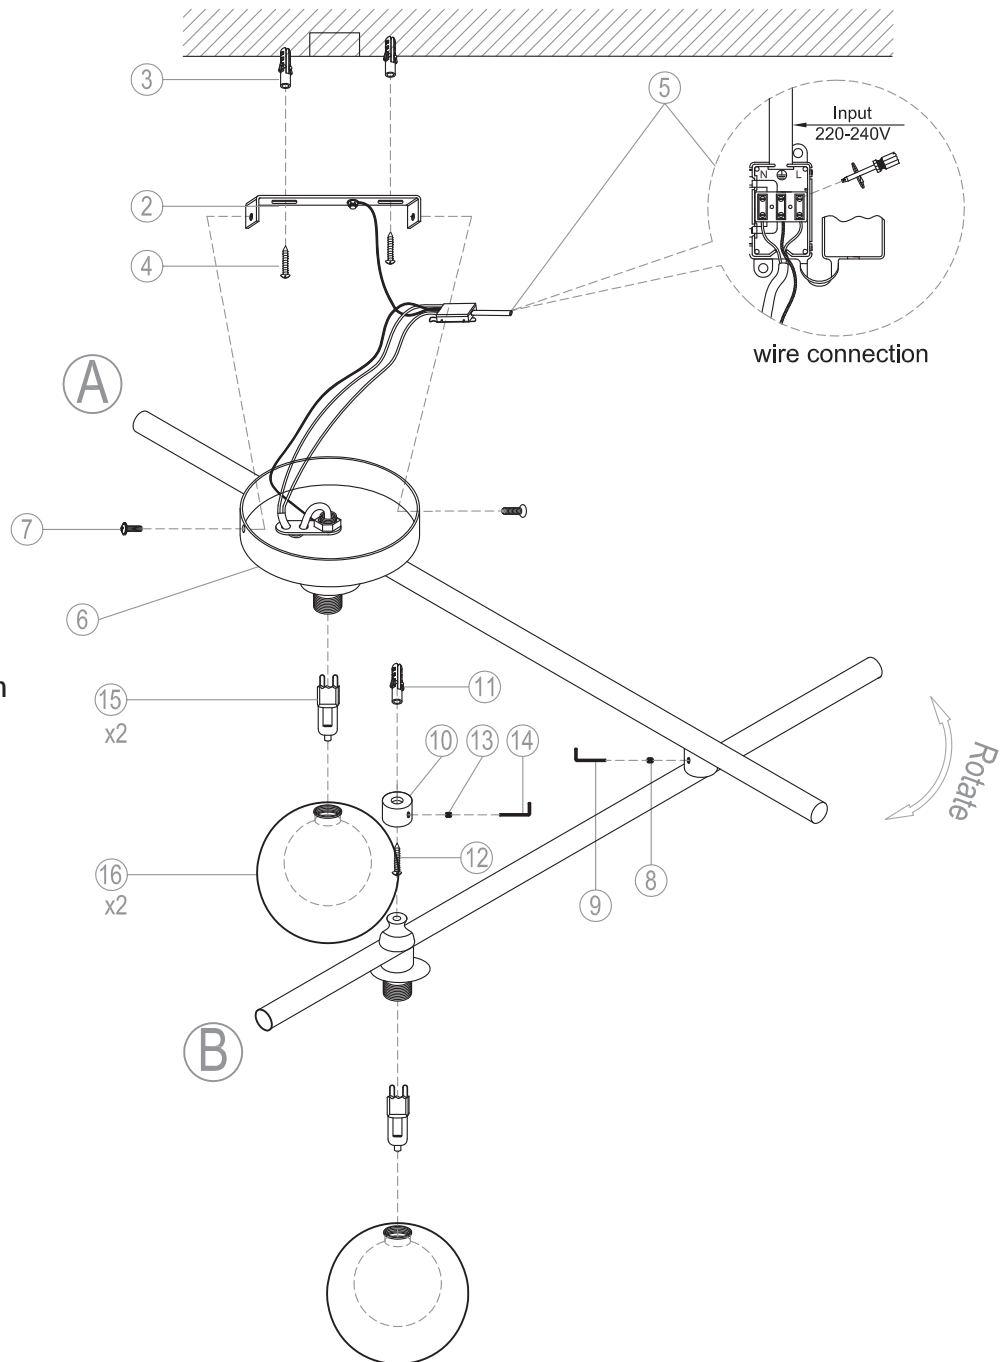

miloox[®]

Model: 1744.218

G9 x 2 x 40W MAX,
220~240V 50/60Hz

max Ø: 20 mm

max height: 70 mm

- Align hole
- Mounting hole