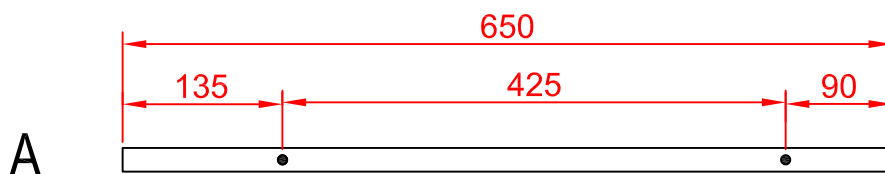

miloox[®]

Model: 1744.218

G9 x 2 x 40W MAX,
220~240V 50/60Hz

max Ø: 20 mm

max height: 70 mm

- Align hole
- Mounting hole