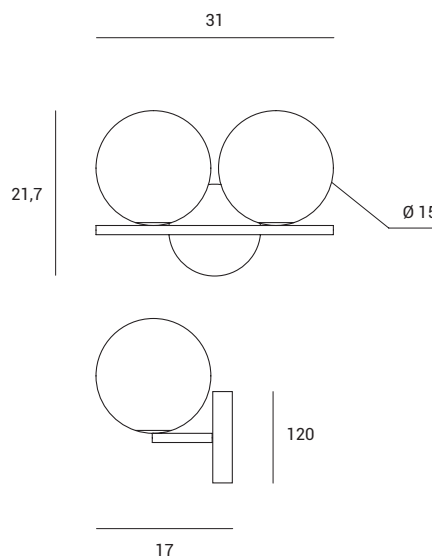

Lampada da parete a 2 luci
in vetro bianco latte.
Montatura verniciata nero (1744.208),
oro spazzolato (1744.73),
ottanio (1744.268).

2-light wall lamp
made of milk white glass.
Black painted support (1744.208),
brushed gold support (1744.73),
teal support 1744.268).

Wandleuchte mit 2 Lichtern
aus milchweißem Glas.
Gestell schwarz lackiert (1744.208),
goldfarbenen gebürstet (1744.73),
Petrol (1744.268).

1744.208

1744.73

1744.268

JUGEN

1744.208

Source

E27 LED

Power

2 x max 20w