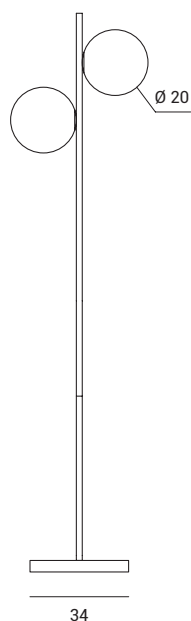

Lampada da terra a 2 luci
in vetro bianco latte.
Montatura verniciata nero (1744.206),
oro spazzolato e nero (1744.71),
ottanio (1744.266).

2-light ground lamp
made of milk white glass.
Black painted support (1744.206),
brushed gold and black support (1744.71),
teal support 1744.266).

Bodenleuchte mit 2 Lichtern
aus milchweißem Glas.
Gestell schwarz lackiert (1744.206),
goldfarbenen gebürstet und schwarz (1744.71),
Petrol (1744.266).

JUGEN

1744.206

Source

E27 LED

Power

Dimmer

2 x max 30w