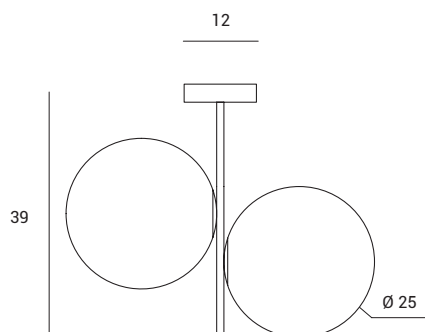

Lampada da soffitto a 2 luci
in vetro bianco latte.
Montatura verniciata nero (1744.203),
oro spazzolato (1744.67),
ottanio (1744.263).

2-light ceiling lamp
made of milk white glass.
Black painted support (1744.203),
brushed gold support (1744.67),
teal support 1744.263).

Deckenleuchte mit 2 Lichtern
aus milchweißem Glas.
Gestell schwarz lackiert (1744.203),
goldfarbenen gebürstet (1744.67),
Petrol (1744.263).

1744.203

1744.67

1744.263

JUGEN

1744.263

Source

E27 LED