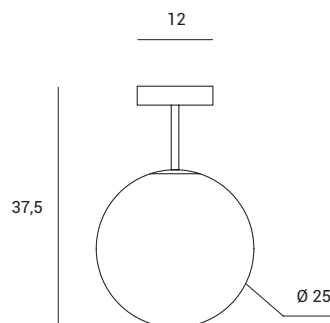

Lampada da soffitto a 1 luce
in vetro bianco latte.

Montatura verniciata nero (1744.202),
oro spazzolato (1744.66),
ottanio (1744.262).

1-light ceiling lamp

made of milk white glass.

Black painted support (1744.202),
brushed gold support (1744.66),
teal support 1744.262).

Deckenleuchte mit 1 Licht
aus milchweißem Glas.

Gestell schwarz lackiert (1744.202),
goldfarbenen gebürstet (1744.66),
Petrol (1744.262).

1744.202

1744.66

1744.262

JUGEN

1744.66

Source