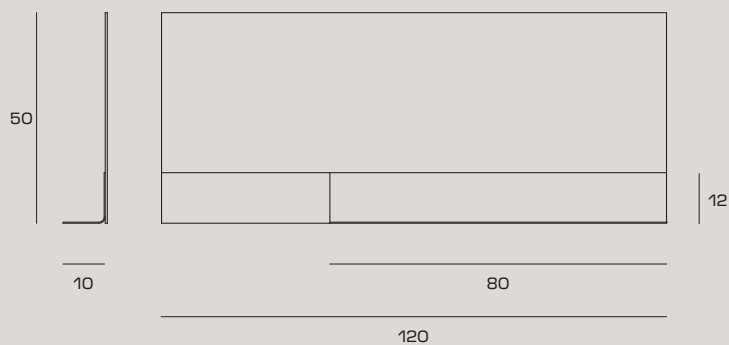

BAND

MIRRORS

Specchio con mensola verniciata in metallo curvato
Staffe di fissaggio a muro incluse nella confezione.

Mirror with painted curved metal shelf
Wall mounting brackets included in the package.

Spiegel mit lackierter Ablage aus gebogenem Metall
Wandbefestigungsbügel in der Verpackung enthalten.

CODICE | CODE | CODE **F.1744.3**

COLORE | COLOR | FARBE Lightblue

PRICE € INCL VAT (22%) 216,00

PRICE € EXCL VAT 177,05

DIMENSIONS: 120x50cm