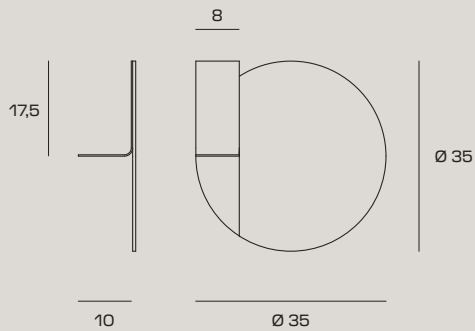

BAND

MIRRORS

BAND

MIRRORS

Specchio con mensola verniciata in metallo curvato
Staffe di fissaggio a muro incluse nella confezione.

Mirror with painted curved metal shelf
Wall mounting brackets included in the package.

Spiegel mit lackierter Ablage aus gebogenem Metall
Wandbefestigungsbügel in der Verpackung enthalten.

CODICE | CODE | CODE **F1744.2**

COLORE | COLOR | FARBE ● Sand

PRICE € INCL VAT (22%) 120,00

PRICE € EXCL VAT 98,36

DIMENSIONS: $\varnothing 60$ cm