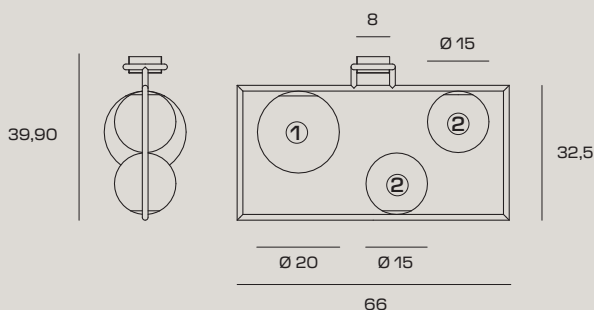

CODE	1744.342	1744.370
COLOR	 Brushed Gold	 Brushed Steel

€ INCL VAT (22%)	288,00	331,00
€ EXCL VAT	236,07	271,31

LIGHT SOURCE

 Source E27 LED | Power 3 x max 20w
Max bulb size: ①: Ø50xH140mm
②: Ø50xH90mm