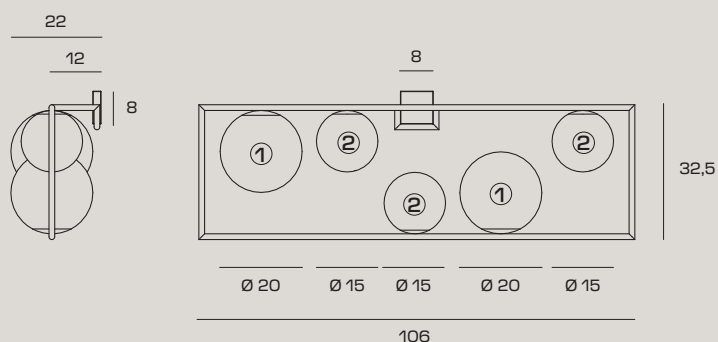

BUBBLE

WALL LAMP

Lampada da parete 5 luci
in oro spazzolato o acciaio spazzolato
e particolare in bronzo.
Vetri sfera soffiati colore opalino.

5-light wall lamp,
in brushed gold or brushed steel
and bronze detail.
Opaline blown sphere glass.

Wandleuchte 5 Lichter
aus gebürstetem Gold oder
gebürstetem Stahl mit Bronzedetails.
Opalfarbenes geblasenes Kugelglas.

Applique 5 points lumineux
or brossé ou acier brossé
et détails en bronze.
Sphère en verre soufflé
couleur opaline.

CODE	1744.338	1744.366
COLOR	Brushed Gold	Brushed Steel
€ INCL VAT (22%)	438,00	503,00
€ EXCL VAT	359,02	412,30

LIGHT SOURCE

Source E27 LED | Power 5 x max 20w
Max bulb size: ①: Ø50xH140mm
②: Ø50xH90mm