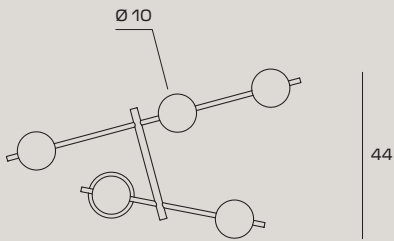

CODE	1744.361
COLOR	● Black Licorice

€ INCL VAT (22%)	300,00
€ EXCL VAT	245,90

LIGHT SOURCE

 Source G9 LED | Power 5 x max 10w
Max bulb size: Ø20xH60mm