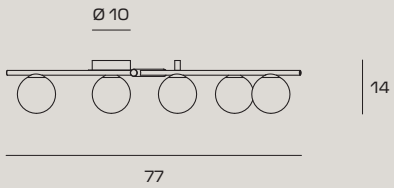

CODE	1744.361
COLOR	● Black Licorice

€ INCL VAT (22%)	300,00
€ EXCL VAT	245,90

LIGHT SOURCE

 Source G9 LED | Power 5 x max 10w
Max bulb size: Ø20xH60mm