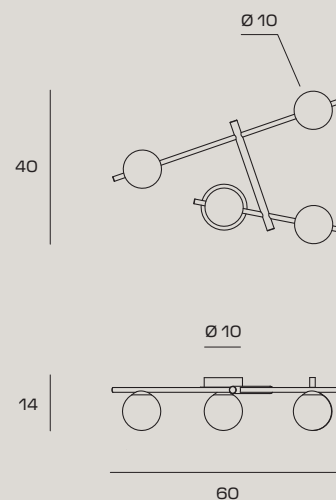

CODE	1744.360
COLOR	● Black Licorice

€ INCL VAT (22%)	264,00
€ EXCL VAT	216,39

LIGHT SOURCE

Source G9 LED | Power 4 x max 10w
Max bulb size: Ø20xH60mm