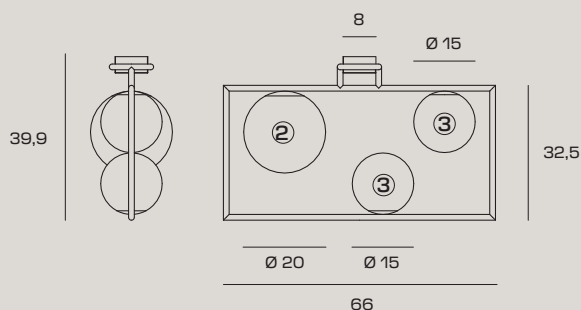

CODE	1744.342	1744.370
COLOR	 Brushed Gold	 Brushed Steel
€ INCL VAT (22%)	288,00	288,00
€ EXCL VAT	236,07	236,07

LIGHT SOURCE

 Source E27 LED | Power 3 x max 20w
Max bulb size: ②: Ø50xH140mm
③: Ø50xH90mm