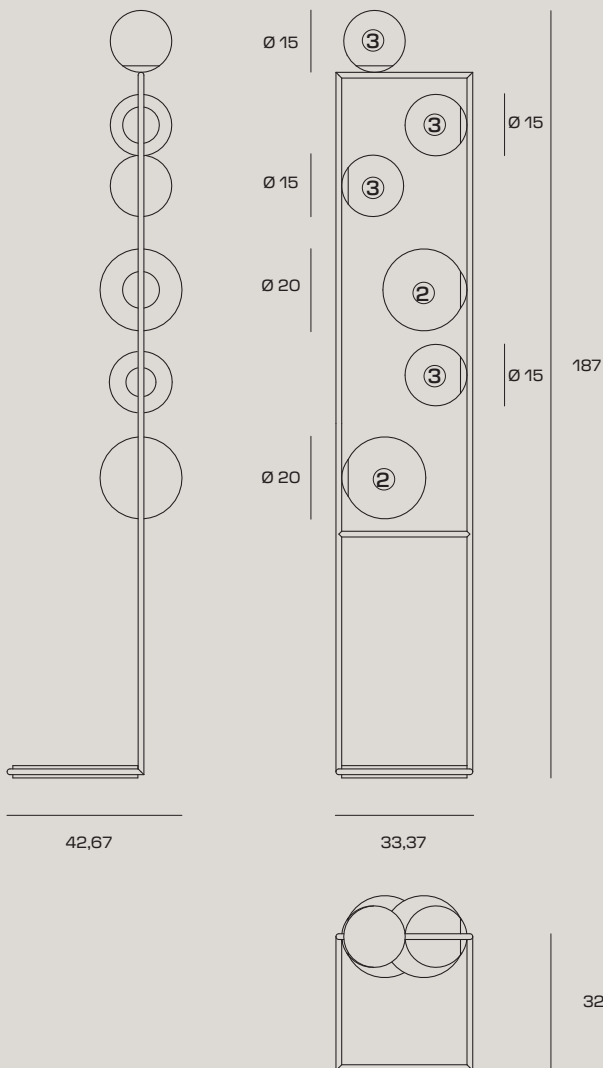

BUBBLE

FLOOR LAMP

Lampada da terra 6 luci
in oro spazzolato o acciaio spazzolato
e particolare in bronzo.
Vetri sfera soffiati colore opalino.
Lampada dotata di Dimmer.

6-light floor lamp,
in brushed gold or brushed steel
and bronze detail.
Opaline blown sphere glass.
Dimmerable.

Stehleuchte 6 Lichter
in gebürstetem Gold oder
gebürstetem Stahl mit Bronzedetails.
Opalfarbenes geblasenes Kugelglas.
Die Lampe ist mit einem
Dimmer ausgestattet.

Lampadaire 6 points lumineux
or brossé ou acier brossé
et détails en bronze.
Sphère en verre soufflé
couleur opaline.
Lampe équipée d'un variateur.

CODE	1744.341	1744.369
COLOR	Brushed Gold	Brushed Steel
€ INCL VAT (22%)	540,00	540,00
€ EXCL VAT	442,62	442,62

LIGHT SOURCE

Source E27 LED DIMMABLE | Power 6 x max 20w
Max bulb size: ② : Ø50xH140mm
③ : Ø50xH90mm