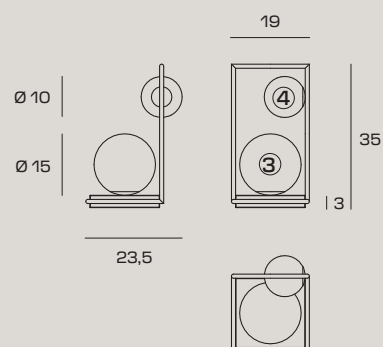

CODE	1744.339	1744.367
COLOR	 Brushed Gold	 Brushed Steel
€ INCL VAT (22%)	228,00	228,00
€ EXCL VAT	186,89	186,89

LIGHT SOURCE

Source G9 LED DIMMABLE | Power 2 x max 10w

Max bulb size: ③: Ø50xH90mm

④: Ø20xH60mm