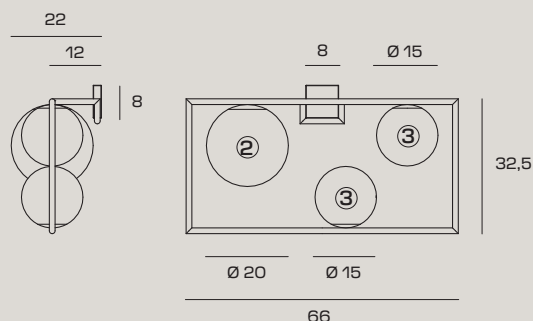

CODE	1744.337	1744.365
COLOR	 Brushed Gold	 Brushed Steel

€ INCL VAT (22%)	288,00	288,00
€ EXCL VAT	236,07	236,07

LIGHT SOURCE

 Source E27 LED | Power 3 x max 20w
Max bulb size: ② : Ø50xH140mm
③ : Ø50xH90mm