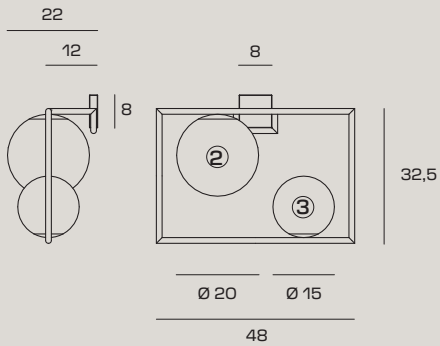

BUBBLE

WALL LAMP

Lampada da parete 2 luci
in oro spazzolato o acciaio spazzolato
e particolare in bronzo.
Vetri sfera soffiati colore opalino.

2-light wall lamp,
in brushed gold or brushed steel
and bronze detail.
Opaline blown sphere glass.

Wandleuchte 2 Lichter
aus gebürstetem Gold oder
gebürstetem Stahl mit Bronzedetails.
Opalfarbenes geblasenes Kugelglas.

Applique 2 points lumineux
or brossé ou acier brossé
et détails en bronze.
Sphère en verre soufflé
couleur opaline.

CODE	1744.336	1744.364
COLOR	Brushed Gold	Brushed Steel
€ INCL VAT (22%)	228,00	228,00
€ EXCL VAT	186,89	186,89

LIGHT SOURCE

Source E27 LED | Power 2 x max 20w

Max bulb size: ② : Ø50xH140mm

③ : Ø50xH90mm