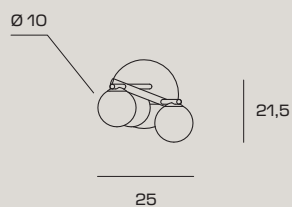

CODE	1744.334
COLOR	● Black Licorice

€ INCL VAT (22%)	252,00
€ EXCL VAT	206,56

LIGHT SOURCE

Source G9 LED DIMMABLE | Power 3 x max 10w
Max bulb size: Ø20xH60mm