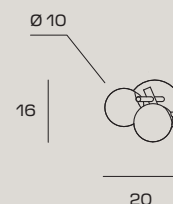

CODE	1744.333
COLOR	● Black Licorice

€ INCL VAT (22%)	210,00
€ EXCL VAT	172,13

LIGHT SOURCE

Source G9 LED DIMMABLE | Power 2 x max 10w
Max bulb size: Ø20xH60mm