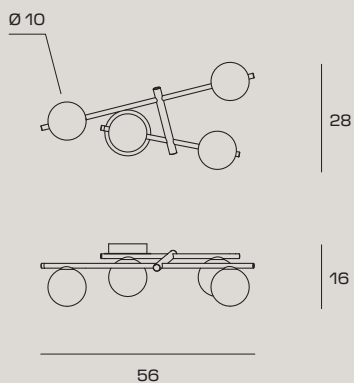

KIKA

WALL LAMP

Lampada da parete in metallo,
in colore Liquirizia Nera
con particolare in Oro spazzolato.
Vetri soffiati bianco latte.

Metal wall lamp.
Licorice Black colour
with brushed Gold detail.
Milk-white blown glass.

Wandleuchte aus Metall
in Lakritzschwarz mit Details
in gebürstetem Gold.
Milchweißes mundgeblasenes Glas.

Applique en métal,
couleur Liquirizia Nera
avec détails or brossé.
Verre soufflé blanc laiteux.

CODE	1744.332
COLOR	● Black Licorice

€ INCL VAT (22%)	246,00
€ EXCL VAT	201,64

LIGHT SOURCE

Source G9 LED | Power 4 x max 10w
Max bulb size: Ø20xH60mm