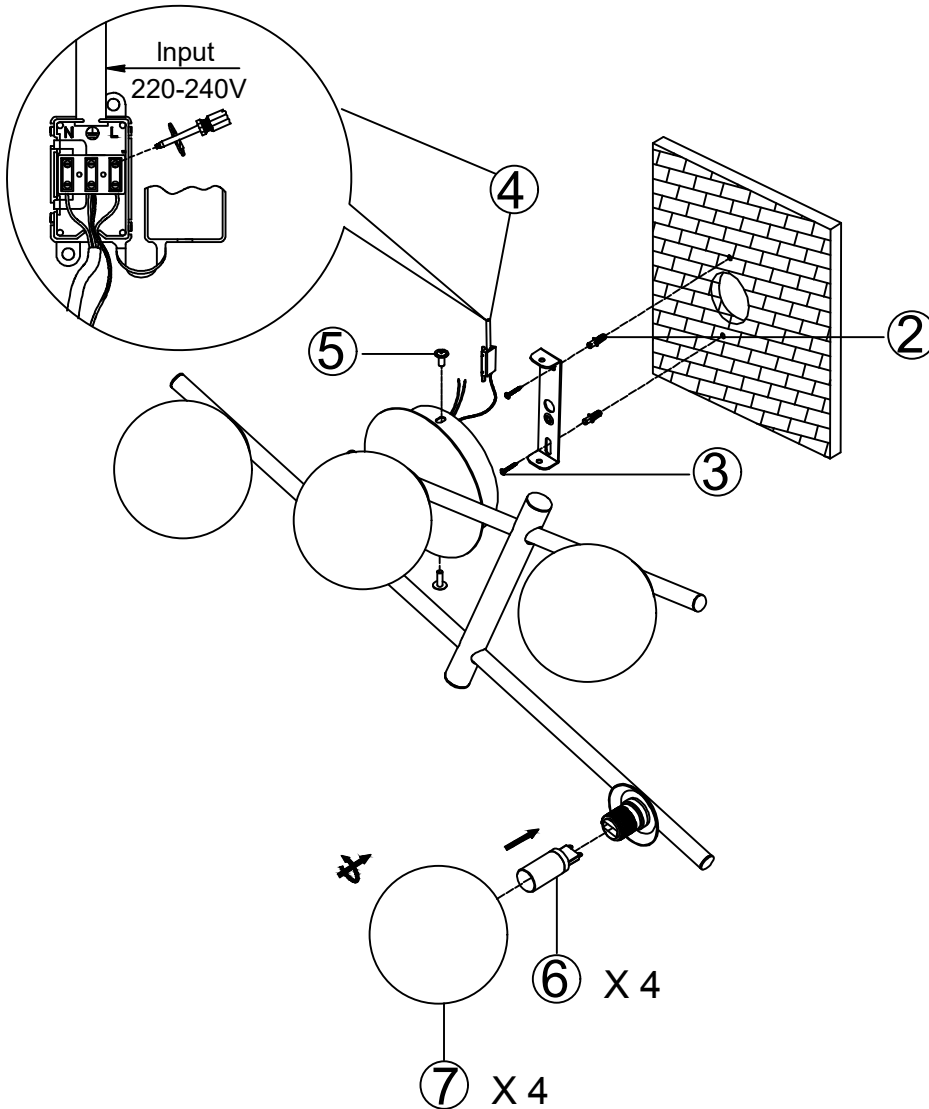

wire connection

Design: Arch. Davide Negri
 Imported by **MILOOX**
 a brand of Sforzin Illuminazione
 Viale dell'industria 21
 20037 Paderno Dugnano . Milano . Italy
 Made in China

TYPE: **G9 LED**
 4 x MAX 10W
 A max : Ø 20 mm
 B max : 60 mm