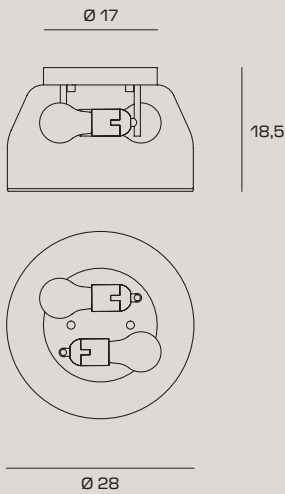

MUG

WALL CEILING

Lampada a soffitto con paralume in metallo color sabbia e stelo in nichel spazzolato. Rosone in metallo finitura nichel spazzolato. Diffusore in materiale plastico opalino.

Ceiling lamp with sand-colour metal lampshade and brushed nickel rod. Brushed nickel metal ceiling cover. Opal plastic diffuser.

Deckenleuchte mit Lampenschirm aus sandfarbenem Metall und Pendelrohr aus gebürstetem Nickel. Baldachin aus Metall mit gebürstetem Nickel. Diffusor aus Opal-Kunststoffmaterial.

CODICE | CODE | CODE 1744.323

COLORE | COLOR | FARBE Cream

PRICE € INCL VAT (22%) 108,00

PRICE € EXCL VAT 88,52

SORGENTE LUMINOSA | LIGHT SOURCE | LICHTQUELLE

Source E27 LED | Power 1 x max 20w

MAX BULB SIZE: Ø50xH100mm