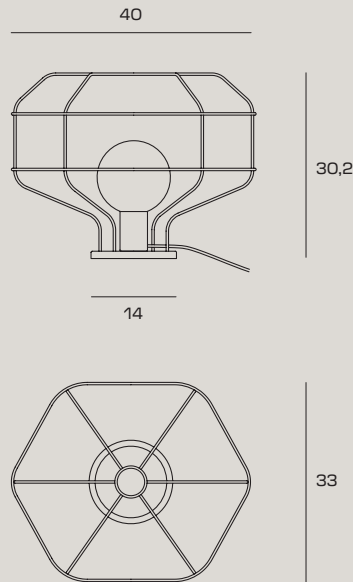

ITS VOLUME IS UNPERCEIVED. WIRE STANDS OUT FOR ITS HUGE YET NOT AT ALL EXCESSIVE SIZE. THE INTERPLAY OF SOLIDS AND VOIDS CREATED BY THE WIRE ROD IS SHAPED INTO A LIGHT CAGE, GUARDING A CLASSIC OPAL GLASS BALL LIGHT, AND MAKING WIRE MODERN, DELICATE, AND WITH A STRONG VISUAL IMPACT.

WIRE

TABLE

WIRE

TABLE

Lampada da tavolo con struttura in tondino metallico finitura oro spazzolato o nero opaco. Diffusore interno in vetro opalino. Cavo di alimentazione nero 150 cm. Lampadina installabile G9 a led dimmerabile.

Table lamp with metal rod frame, in brushed gold or matte black finish. Internal opal glass diffuser. Black 150 cm power supply cord. Compatible with dimmable G9 LED light bulbs.

Tischleuchte mit Struktur aus Metalldraht mit goldfarbener gebürsteter oder mattschwarzer Ausführung. Innerer Diffusor aus Opalglas. Stromkabel schwarz, 150 cm. Einbaubares Leuchtmittel G9 mit LED, dimmbar.

MAX BULB SIZE: Ø15xH80mm