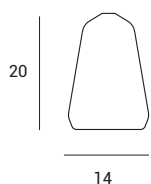

X-RAY

KIT PER LAMPADE DA PARETE

KIT FOR WALL LAMP

KIT FÜR WANDLAMPEN

Vetro (disponibile in 3 forme diverse) + Attacco parete in oro spazzolato

Glass (available in 3 different shapes) + Wall mount in brushed gold

Glas (in 3 verschiedenen Formen erhältlich) + Wandbefestigung aus gebürstetem Gold

VETRO/GLASS/GLAS

ATTACCO/MOUNT/WANDLAMPEN

1744.V.120

1744.M.128

1744.V.130

VETRO/GLASS/GLAS

ATTACCO/MOUNT/WANDLAMPEN

1744.V.118

1744.M.128

1744.V.129

VETRO/GLASS/GLAS

ATTACCO/MOUNT/WANDLAMPEN

1744.V.119

1744.M.128

1744.V.128