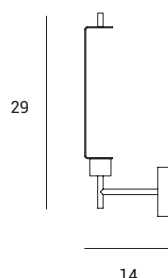

1744.M.128

1744.V.130

VETRO/GLASS/GLAS

ATTACCO/MOUNT/WANDLAMPEN