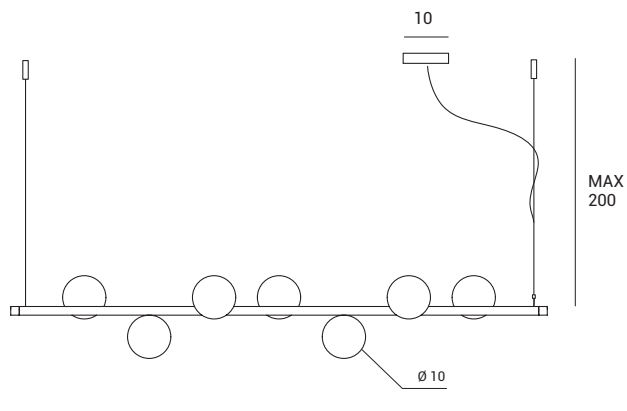

Source

G9 LED

Power

7 x max 10w

1744.269